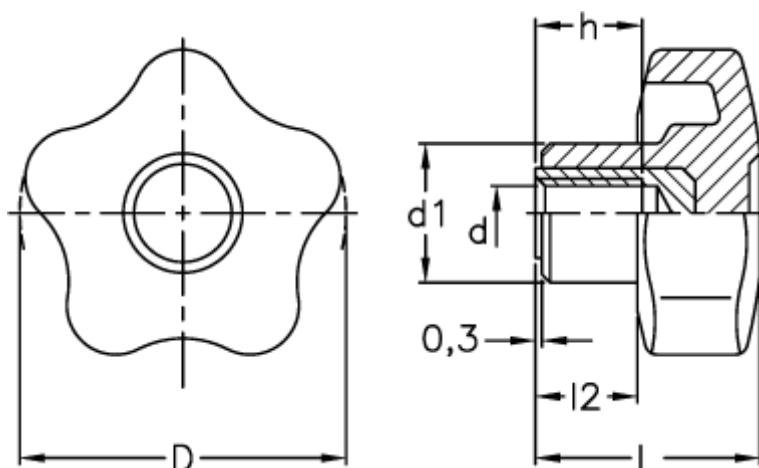

Data Sheet

Article number: 23020698112

Description: E+G Lobe knob
VCT.25 B-M4-C2, orange cap

Measures

D	=	25
d1	=	13
d 6H	=	M4
h	=	10
L	=	19
l2	=	8